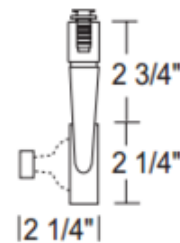

COMPANY

PROJECT

FIXTURE TYPE

APPROVED BY

DATE