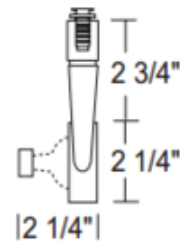

TL296 MR16 Open Back Gimbal Ring Track Fixture 12V

Description:

TL296 MR16 Open Back Gimbal Ring Track Fixture provides high intensity display and accent lighting using small scale, high-styled, track lights. Features 90 degree vertical aiming capability and 358 degree rotation. Finish available in White, Black or Satin Chrome. Glass lens included with lamp holder. One 50 watt, 12 volt GU5.3 MR16 bulb is required, but not included. A wide variety of light control accessories, sold separately, complete the offering. UL listed. Compatible with Juno Lighting Trac 12 and Trac 12/25 low voltage track systems.

Shown in: White

List Price: \$59.94
Our Price: \$35.96

Shade Color: N/A
Body Finish: White
Lamp: 1 x MR16/GU5.3 (bipin)/50W/12V Halogen
 1 x MR16/GU5.3 (bipin)/12V LED
Wattage: 50W
Dimmer: Dimmable
Dimensions: 5"L x 2.25"W x 2.25"D