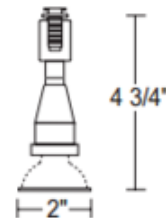

TL301 MR16 Universal Track Fixture 12V

Description:

TL301 MR16 Universal Track Fixture can be used alone for an exposed lamp aesthetic or in combination with the perforated metal scoop accessory, sold separately. Features 90 degree vertical aiming capability and 358 degree rotation. Finish available in White, Black or Silver. One 50 watt, 12 volt lensed GU5.3 MR16 bulb is required, but not included. A lensed MR16 is required except when combined with the 2 inch accessories. Optical accessories available, sold separately. Compatible with Juno Lighting Trac 12 and Trac 12/25 low voltage track systems.

Shown in: White

List Price: \$44.40
 Our Price: \$26.64

Shade Color: N/A
 Body Finish: White
 Lamp: 1 x MR16/GU5.3 (bipin)/50W/12V Halogen
 1 x MR16/GU5.3 (bipin)/12V LED
 Wattage: 50W
 Dimmer: Dimmable
 Dimensions: 4.75"L x 2"W x 3"D