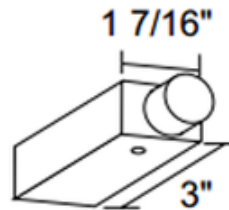

Trac 12 TL34 Conduit Feed

Description:

Trac 12 TL34 Conduit Feed is used for surface wiring or top feed using standard 1/2 inch electrical connectors. Finish available in Black or White. UL listed. 3 inch length x 1.4 inch with. For use with Juno Lighting Trac 12 miniature low voltage trac system.

Shown in: White

List Price: \$22.09
 Our Price: \$13.25

Shade Color: N/A
 Body Finish: White
 Lamp: N/A
 Wattage: N/A
 Dimmer: N/A
 Dimensions: 3"L x 1.4"W

Product Number: JUN26502			
Company:		Fixture Type:	Date: Mar 24, 2018
Project:		Approved By:	