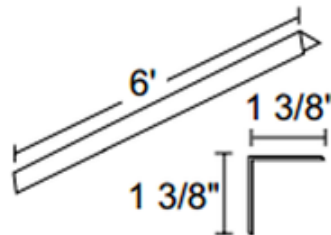

Trac 12 TL4000 Extruded Aluminum Fascia

Description:

Trac 12 TL4000 Extruded Aluminum Fascia trac and lampholders. Can be cut to size on job to fit required shielding during installation. Includes mounting screws and end caps. Finish available in Black or White. UL listed. 72 inch length x 1.4 inch depth x 1.4 inch height. For use with Juno Lighting Trac 12 miniature low voltage trac system.

Shown in: White

List Price: \$48.84
 Our Price: \$29.30

Shade Color: N/A
 Body Finish: White
 Lamp: N/A
 Wattage: N/A
 Dimmer: N/A
 Dimensions: 72"L x 1.4"H x 1.4"D

Product Number: JUN26506			
Company:		Fixture Type:	Date: Apr 20, 2018
Project:		Approved By:	