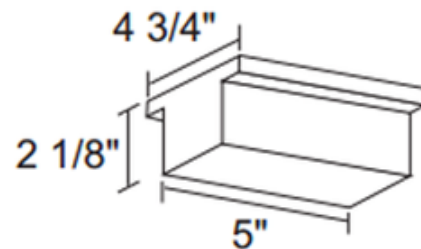

BRAND

Juno Lighting

DESCRIPTION

TL546 12 Volt 150 Watt Electronic Canopy Mount Transformer mounts over 120 volt outlet box to end-feed one track section or center feed two track sections. Rated for 50 to 150 watts for incandescent loads. Supplied with mounting plate. Automatic resetting thermal, overload and short circuit protection. UL Listed. 5 inch length x 4.75 inch width x 2.1 inch height. For use with Juno Lighting Trac 12 miniature low voltage track system only.

SHADE COLOR	N/A
BODY FINISH	White
WATTAGE	150W
DIMMER	Low Voltage Electronic
DIMENSIONS	5"L x 4.75"W x 2.1"H
LAMP	N/A

SPEC # JUN26524

COMPANY	PROJECT	FIXTURE TYPE	APPROVED BY	DATE