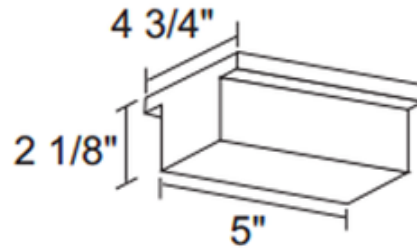

TL546 150W Electronic Canopy Mount Transformer 12V

Description:

TL546 12 Volt 150 Watt Electronic Canopy Mount Transformer mounts over 120 volt outlet box to end-feed one track section or center feed two track sections. Rated for 50 to 150 watts for incandescent loads. Supplied with mounting plate. Automatic resetting thermal, overload and short circuit protection. UL Listed. 5 inch length x 4.75 inch width x 2.1 inch height. For use with Juno Lighting Trac 12 miniature low voltage track system only.

Shown in: White

List Price: \$250.86
 Our Price: \$150.52

Shade Color: N/A
 Body Finish: White
 Lamp: N/A
 Wattage: N/A
 Dimmer: Low Voltage Electronic
 Dimensions: 5"L x 2.1"H x 4.75"W

Product Number: JUN26524			
Company:		Fixture Type:	Date: Mar 21, 2018
Project:		Approved By:	