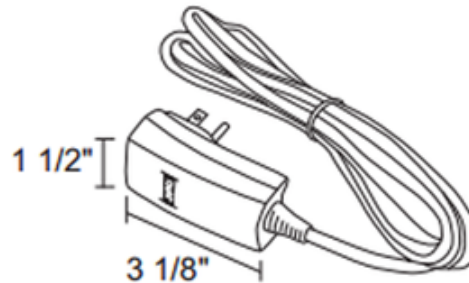

TL548 60W Plug In Electronic Transformer 12V

Description:

TL548 12 Volt 60 Watt Plug-In Electronic Transformer. Rated for 10 to 60 watts for incandescent loads. Includes 10 foot two-wire cord and on/off line cord switch. Also features automatic resetting thermal, overload and short circuit protection. Finish available in Black or White. UL Listed. 3.1 inch length x 1.5 inch width. Compatible with Juno Lighting Trac 12 and Trac 12/25 low voltage track systems.

Shown in: White

List Price: \$137.64
 Our Price: \$82.58

Shade Color: N/A
 Body Finish: White
 Lamp: N/A
 Wattage: N/A
 Dimmer: Low Voltage Electronic
 Dimensions: 3.1"L x 1.5"W

Product Number: JUN26528			
Company:		Fixture Type:	Date: Apr 21, 2018
Project:		Approved By:	