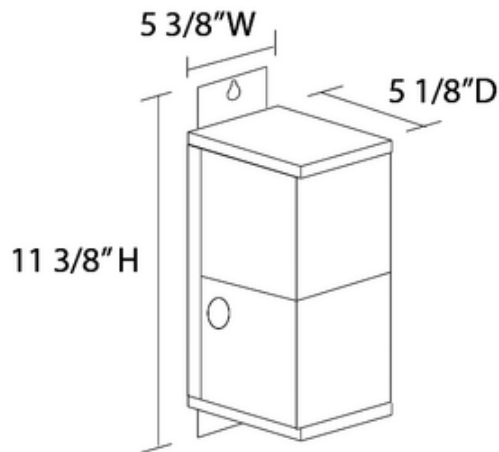

TL551N 480W Magnetic Remote Transformer 24V

Description:

TL551N 24 Volt 480 Watt 1-Circuit Magnetic Remote Transformer is rated for incandescent loads 240 to 480 watts, 120VAC input. Potted core and coil construction with 25 volt boost tap. Features thermally protected primary, manually resettable, fast-acting magnetic circuit breaker on secondary. Primary and secondary circuits physically and electrically isolated. Resettable magnetic circuit breaker. Incandescent loads can be dimmed with high quality dimmers designed specifically for use with magnetic transformer. UL Listed. New York City approved. 11.4 inch length x 5.4 inch width x 5.1 inch depth. Compatible with Juno Lighting Trac 12 and Trac 12/25 miniature low voltage track systems using low voltage halogen luminaires.

Shown in: Black

List Price: \$381.84
 Our Price: \$229.10

Shade Color: N/A
 Body Finish: Black
 Lamp: N/A
 Wattage: N/A
 Dimmer: Low Voltage Magnetic
 Dimensions: 11.4"L x 5.4"W x 5.1"D

Product Number: JUN26531			
Company:		Fixture Type:	Date: Apr 20, 2018
Project:		Approved By:	