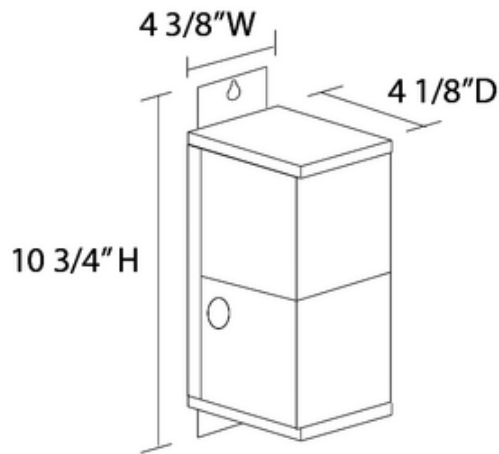

TL553N 250W Magnetic Remote Transformer 24V

**Description:**

TL553N 24 Volt 1-Circuit 250 Watt Magnetic Remote Transformer is rated for incandescent loads 100 to 250 watts, 120VAC input. Potted core and coil construction with 25 volt boost tap. Features thermally protected primary, manually resettable, fast-acting magnetic circuit breaker on secondary. Primary and secondary circuits physically and electrically isolated. Resettable magnetic circuit breaker. Incandescent loads can be dimmed with high quality dimmers designed specifically for use with magnetic transformer. UL Listed. New York City approved. 10.75 inch length x 4.4 inch width x 4.1 inch depth. Compatible with Juno Lighting Trac 12 and Trac 12/25 miniature low voltage track systems using low voltage halogen luminaires.

Shown in: Black

List Price: \$264.29  
 Our Price: \$158.57

Shade Color: N/A  
 Body Finish: Black  
 Lamp: N/A  
 Wattage: N/A  
 Dimmer: Low Voltage Magnetic  
 Dimensions: 10.75"L x 4.4"W x 4.1"D

Product Number: <b>JUN26533</b>			
Company:		Fixture Type:	Date: Mar 18, 2018
Project:		Approved By:	