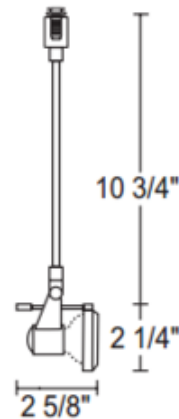

TLP116 Trac 12 MR16 Delta 200 Pendant Track Fixture 12V

Description:

TLP116 MR16 Delta 200 Pendant Track Fixture provides high intensity display and accent lighting using small scale, high-styled, track lights. Finish available in White, Black or Silver. Features 90 degree vertical aiming capability and 358 degree rotation. Glass lens included with lamp holder. One 50 watt, 12 volt GU5.3 MR16 lamp is required, but not included. Optional optical control accessories available, sold separately. UL listed. Compatible with Juno Lighting Trac 12 low voltage track system.

Shown in: White

List Price: \$99.90
 Our Price: \$59.94

Shade Color: N/A
 Body Finish: White
 Lamp: 1 x MR16/GU5.3 (bipin)/50W/12V Halogen
 1 x MR16/GU5.3 (bipin)/12V LED
 Wattage: 50W
 Dimmer: Low Voltage Electronic
 Dimensions: 13"L x 2.63"H x 2.25"W