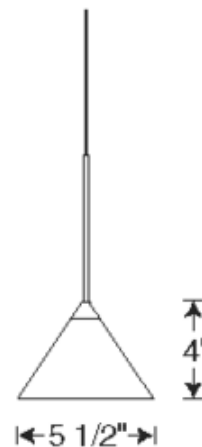

TLP311 Decorative Short Cone Metal Shade

Description:

Decorative Short Cone Metal Shade features a metal shade made of spun steel in Silver finish. Provided with Satin Nickel hardware. Pendant cord set and one 50 watt, 12 volt JC GY6.35 bi-pin halogen lamp is required, but sold separately. 5.5 inch diameter x 4 inch height. UL listed. Compatible with Juno Lighting Trac 12 and Trac 12/25 low voltage track systems, and Trac-Lites, Trac-Master 1-circuit and Trac-Master 2-circuit line voltage track systems.

Shown in: Satin Nickel / Silver

List Price: \$93.24
Our Price: \$55.94

Shade Color: Silver
Body Finish: Satin Nickel
Lamp: 1 x JC/GY6.35 (bipin)/50W/12V Halogen
Wattage: 50W
Dimmer: Dimmable
Dimensions: 4"H x 5.5"W