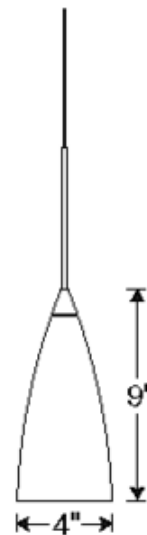

TLP314 Decorative Flute Glass Shade

Description:

Decorative Flute Glass Shade features hand-blown glass that are made individually - the glass shades will vary from unit to unit and minor blemishes may result from the process. All shades have a bright white interior surface for maximum reflectivity. All shades are provided with satin nickel hardware. Glass colors available in Glacier, Opal or Inferno. Pendant cord set and one 50 watt, 12 volt JC GY6.35 bi-pin halogen lamp is required, but sold separately. UL listed. Compatible with Juno Lighting Trac 12 and Trac 12/25 low voltage track systems, and Trac-Lites, Trac-Master 1-circuit and Trac-Master 2-circuit line voltage track systems.

Shown in: Satin Nickel / Glacier

List Price: \$157.62
Our Price: \$94.57

Shade Color: Glacier
Body Finish: Satin Nickel
Lamp: 1 x JC/GY6.35 (bipin)/50W/12V Halogen
Wattage: 50W
Dimmer: Dimmable
Dimensions: 9"H x 4"W

Product Number: JUN26565			
Company:		Fixture Type:	Date: Apr 19, 2018
Project:		Approved By:	

#1000TR-FLUTEGL-004H1-FRSN

Fax: (773) 883-6131

Phone: 866-954-4489

Address: 1718 W. Fullerton Ave. Chicago IL 60614