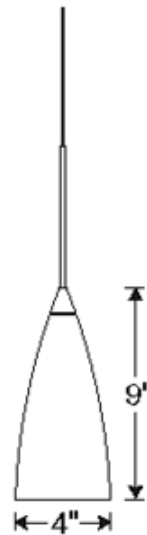

TLP315 Decorative Flute Metal Shade

Description:

Decorative Flute Metal Shade features a metal shade made of spun steel in Silver finish. Shade provided with satin nickel hardware. Pendant cord set and one 37 watt, 12 volt JC GY6.35 bi-pin halogen lamp is required, but sold separately. UL listed. 4 inch diameter x 9 inch height. Compatible with Juno Lighting Trac 12 and Trac 12/25 low voltage track systems, and Trac-Lites, Trac-Master 1-circuit and Trac-Master 2-circuit line voltage track systems.

Shown in: Satin Nickel / Silver

List Price: \$137.64
Our Price: \$82.58

Shade Color: Silver
Body Finish: Satin Nickel
Lamp: 1 x JC/GY6.35 (bipin)/37W/12V Halogen
Wattage: 37W
Dimmer: Dimmable
Dimensions: 9"H x 4"W