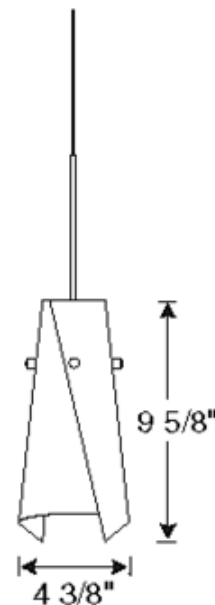

TLP316 Decorative Luminous Wrap Shade

Description:

Decorative Luminous Wrap Shade features precision cut, interleaved layers of suede polycarbonate or parchment sheet. Shades are provided with satin nickel hardware. Shade color available in Frost, Orange, or Parchment. Pendant cord set and one 50 watt, 12 volt JC GY6.35 bi-pin halogen lamp are required, but sold separately. Glass cover for bulb included. 4.4 inch diameter x 9.6 inch height. UL listed. Compatible with Juno Lighting Trac 12 and Trac 12/25 low voltage track systems, and Trac-Lites, Trac-Master 1-circuit and Trac-Master 2-circuit line voltage track systems.

Shown in: Satin Nickel / Orange

List Price: \$95.46
 Our Price: \$57.28

- Shade Color: Orange
- Body Finish: Satin Nickel
- Lamp: 1 x JC/GY6.35 (bipin)/50W/12V Halogen
- Wattage: 50W
- Dimmer: Dimmable
- Dimensions: 9.63"H x 4.38"W

Product Number: JUN26572			
Company:		Fixture Type:	Date: Apr 24, 2018
Project:		Approved By:	

#1000TR-WRAP-004H1-ORSN

Fax: (773) 883-6131

Phone: 866-954-4489

Address: 1718 W. Fullerton Ave. Chicago IL 60614