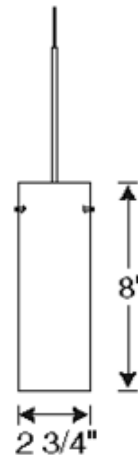

TLP324 Decorative Cylinder Glass Shade

Description:

Decorative Cylinder Glass Shade features hand-blown glass made individually - the glass shades will vary from unit to unit and minor blemishes may result from the process. All shades have a bright white interior surface for maximum reflectivity. Shades are provided with satin nickel hardware. Glass colors available in Opal or Maize. Pendant cord set and one 50 watt, 12 volt JC GY6.35 bi-pin halogen lamp is required, but sold separately. 2.75 inch diameter x 8 inch height. UL listed. Compatible with Juno Lighting Trac 12 and Trac 12/25 low voltage track systems, and Trac-Lites, Trac-Master 1-circuit and Trac-Master 2-circuit line voltage track systems.

Shown in: Satin Nickel / Opal

List Price: \$157.62
Our Price: \$94.57

Shade Color: Opal
Body Finish: Satin Nickel
Lamp: 1 x JC/GY6.35 (bipin)/50W/12V Halogen
Wattage: 50W
Dimmer: Dimmable
Dimensions: 8"H x 2.75"W

Product Number: JUN26589			
Company:		Fixture Type:	Date: Apr 23, 2018
Project:		Approved By:	

#1000TR-CYLINDE-003H1-WHSN

Fax: (773) 883-6131

Phone: 866-954-4489

Address: 1718 W. Fullerton Ave. Chicago IL 60614