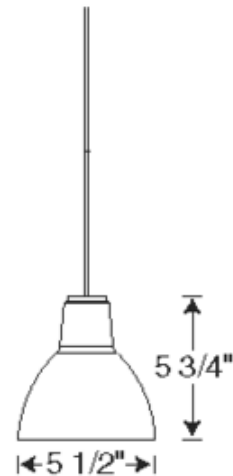

TLP326 Decorative RLM Glass Shade

Description:

Decorative RLM Glass Shade features hand-blown glass that are made individually - the glass shades will vary from unit to unit and minor blemishes may result from the process. All shades have a bright white interior surface for maximum reflectivity. Provided with Chrome plated cap. Glass colors available in Opal or Maize. Pendant cord set and one 50 watt, 12 volt JC GY6.35 bi-pin halogen lamp is required, but sold separately. 5.5 inch diameter x 5.75 inch height. UL listed. Compatible with Juno Lighting Trac 12 and Trac 12/25 low voltage track systems, and Trac-Lites, Trac-Master 1-circuit and Trac-Master 2-circuit line voltage track systems.

Shown in: Chrome / Maize

List Price: \$137.64
 Our Price: \$82.58

Shade Color: Maize
 Body Finish: Chrome
 Lamp: 1 x JC/GY6.35 (bipin)/50W/12V Halogen
 Wattage: 50W
 Dimmer: Dimmable
 Dimensions: 5.75"H x 5.5"W

Product Number: JUN26590			
Company:		Fixture Type:	Date: Apr 23, 2018
Project:		Approved By:	

#1000TR-RLMGLAS-006H1-AMCH

Fax: (773) 883-6131

Phone: 866-954-4489

Address: 1718 W. Fullerton Ave. Chicago IL 60614