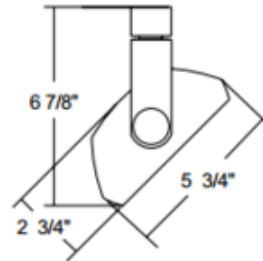

Product Number: JUN26723			
Company:		Fixture Type:	Date: Apr 26, 2018
Project:		Approved By:	

#1000TR-TMBX26-01 1F1-00WH

Fax: (773) 883-6131

Phone: 866-954-4489

Address: 1718 W. Fullerton Ave. Chicago IL 60614

www.Lightology.com