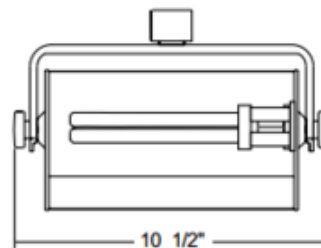

TMBX26 Mini Biax Wall Wash Fixture 120V

Description:

TMBX26 Mini Biax Wall Wash Head is a compact fluorescent track fixture that is an excellent energy efficient solution for residential, retail and commercial wall washing and display illumination. The wide distribution provides uniform illumination and focus on art and feature displays. Features computer contoured reflector and sturdy extruded aluminum housing with die-cast aluminum end caps and textured paint. Finish available in Black or White. 90 degree vertical aiming capability and 358 horizontal rotation. One 26 watt, 120 volt T4 G24D-2 2-pin base compact fluorescent lamp is required, but not included. 120V NPF non-dimmable magnetic ballast. For use with Juno Lighting 1-circuit and 2-circuit Trac-Master, 1-circuit Trac-Lites, and Recessed line voltage trac systems.

Shown in: White

List Price: \$219.78
 Our Price: \$131.87

Shade Color: N/A
 Body Finish: White
 Lamp: 1 x T4/G24d-2/26W/120V Compact Fluorescent
 Wattage: 26W
 Dimmer: Not Dimmable
 Dimensions: 7"H x 10.5"W x 2.75"D