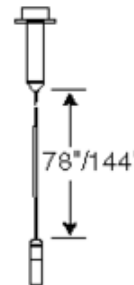

# Trac-Master TP Pendant Cordset

**Description:**

The TP Series halogen pendant cordsets require the use of a T537 or T538 electronic transformer or Juno low voltage recessed monopoints. Available in Black, White or Silver in a 78 or 144 inch length. The cordset assembly includes a splice compartment with terminal block for field-shortening the cable, a 7 inch cord straightening sleeve, socket assembly, and frosted glass diffuser capsule. Cordsets, pendant shades, halogen lamps, monopoints, and transformers are all ordered separately. Compatible with Juno Lighting Trac-Lites, Trac-Master 1-circuit and Trac-Master 2-circuit 120 volt line voltage track systems.

Shown in: White

List Price: \$148.74  
 Our Price: \$89.24

Shade Color: N/A  
 Body Finish: White  
 Lamp: 1 x JC/GY6.35 (bipin)/50W/12V Halogen  
 Wattage: 50W  
 Dimmer: Dimmable  
 Dimensions: 78"L

Product Number: <b>JUN26738</b>			
Company:		Fixture Type:	Date: Apr 23, 2018
Project:		Approved By:	