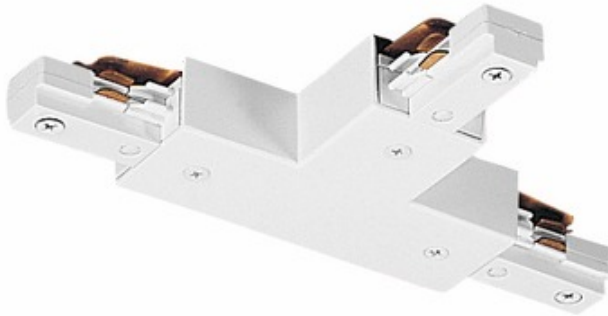

TU25 2-Circuit Trac T Connector

Description:

Track-Master 2 Circuit T connector joins three trac sections together. For junction box feed a T27 cover plate is required. Finish available in Black, White, or Silver. UL listed.

Shown in: White

List Price: \$71.93
 Our Price: \$43.16

Shade Color: N/A
 Body Finish: White
 Lamp: N/A
 Wattage: N/A
 Dimmer: N/A
 Dimensions: 4.13"L x 4.13"W

Fax: (773) 883-6131

Phone: 866-954-4489

Address: 1718 W. Fullerton Ave. Chicago IL 60614