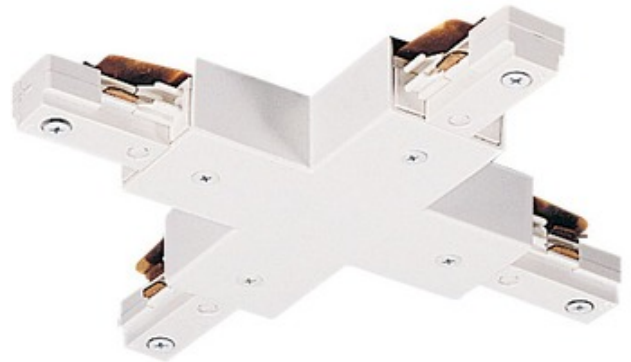

BRAND

Juno Lighting

DESCRIPTION

TU26 2-Circuit Trac Master X Connector joins four trac sections at 90 degree angles. For outlet box feed T27 cover plate also required. Available in White, Black or Silver. UL listed.

Shown in: White

SHADE COLOR	N/A
BODY FINISH	White
WATTAGE	N/A
DIMMER	N/A
DIMENSIONS	4.1"L x 4.1"W
LAMP	N/A

SPEC # JUN26753

COMPANY	PROJECT	FIXTURE TYPE	APPROVED BY	DATE