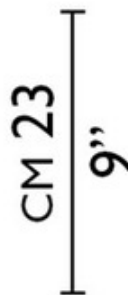

Product Number: ART2686			
Company:		Fixture Type:	Date: Apr 21, 2018
Project:		Approved By:	

#0112TA-TOLOMEO-00911-OOAL

Fax: (773) 883-6131

Phone: 866-954-4489

Address: 1718 W. Fullerton Ave. Chicago IL 60614

www.Lightology.com