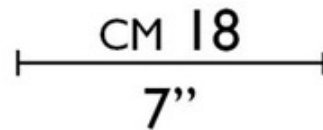

Product Number: ART2686			
Company:		Fixture Type:	Date: Apr 21, 2018
Project:		Approved By:	

#0112TA-TOLOMEO-00911-OOAL

Fax: (773) 883-6131

Phone: 866-954-4489

Address: 1718 W. Fullerton Ave. Chicago IL 60614

www.Lightology.com