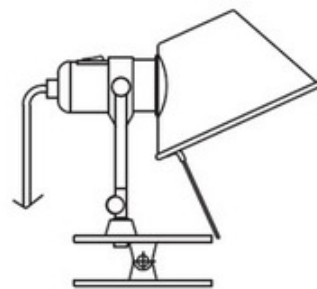

Tolomeo Clip Spot

Designer: Michele De Lucchi & Giancarlo Fassina

Description:

Tolomeo Clip Spot Light is a spring clip luminaire for adjustable direct and indirect lighting, available in two lamping options. Fabricated in high polished die-cast aluminum with fully adjustable, rotatable and tilttable diffuser in matte anodized Aluminum. Incorporates a dimmer switch in lampholder and cord and plug. LED: One 10 watt 120 volt 80CRI, 3000K LED module is included. Incandescent: One 100 watt max 120 volt medium base bulb is required, but not included. 9 inch height x 7 inch depth x 5.8 inch shade width. UL listed.

Shown in: Aluminum

List Price: \$193.75
Our Price: \$155.00

Shade Color: N/A
Body Finish: Aluminum
Lamp: 1 x A19/Medium (E26)/72W/120V Incandescent
Wattage: 72W
Dimmer: Incandescent
Dimensions: 9"H x 7"D