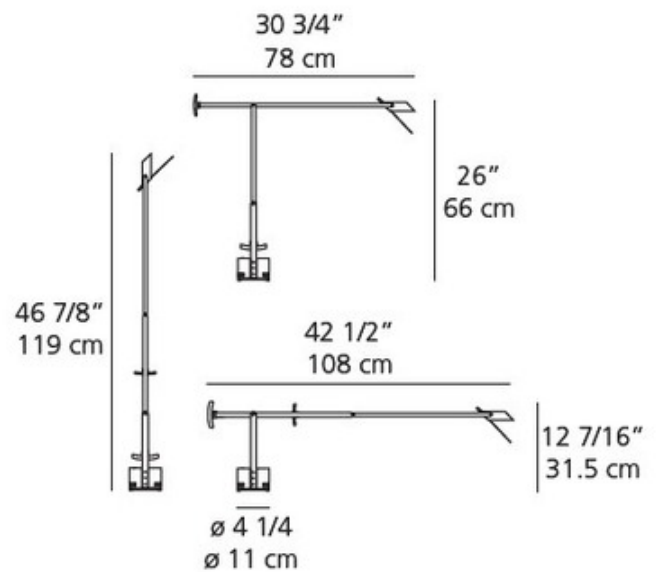

Shown in: Black

SHADE COLOR	N/A
BODY FINISH	Black
WATTAGE	50W
DIMMER	N/A
DIMENSIONS	42.5"L x 30.75"W x 26"H
BULB INCLUDED	
LAMP	1 x JC/GY6.35 (bipin)/50W/120V Halogen

SPEC # ART2698

COMPANY	PROJECT	FIXTURE TYPE	APPROVED BY	DATE