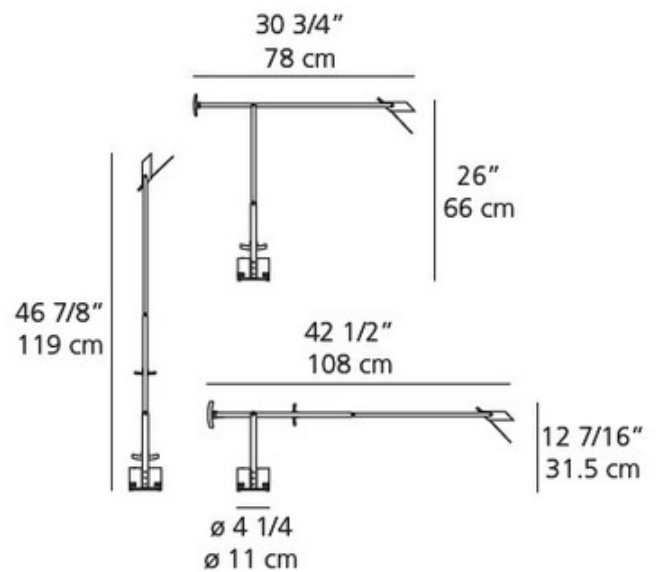

Shown in: Black

SHADE COLOR	N/A
BODY FINISH	Black
WATTAGE	50W
DIMMER	N/A
DIMENSIONS	42.5"L x 30.75"W x 26"H
BULB INCLUDED	
LAMP	1 x JC/GY6.35 (bipin)/50W/120V Halogen

SPEC #

ART2698

COMPANY

PROJECT

FIXTURE TYPE