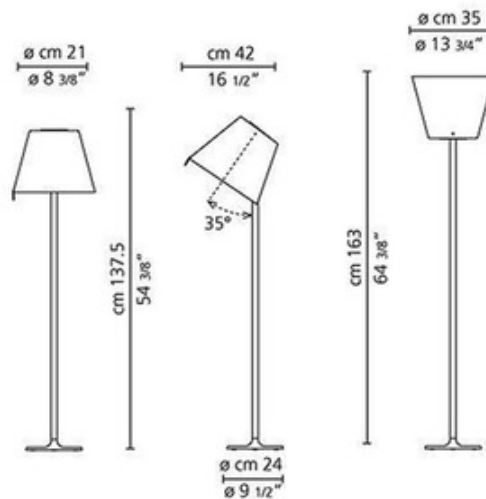

Melampo Floor Lamp

Designer: Adrien Gardere

Description:

The Melampo Floor Lamp features a painted zamac base, painted aluminum stem, and silk satin fabric shade on a plastic frame. Available in Bronze with a Tan shade or Grey with a White shade. Shade adjusts to full downward, 30 degrees upward, and full upward positions. On/off switch on cord. Two 75 watt max 120 volt A19 medium base bulbs are required, but not included. 13.75 inch diameter x 64.38 inch height. UL listed.

Shown in: Grey

List Price: \$793.75
Our Price: \$539.75

Shade Color: N/A
Body Finish: Grey
Lamp: 2 x A19/Medium (E26)/53W/120V Incandescent
 2 x A19/Medium (E26)/120V LED
Wattage: 106W
Dimmer: Not Dimmable
Dimensions: 64.38"H x 13.75"W