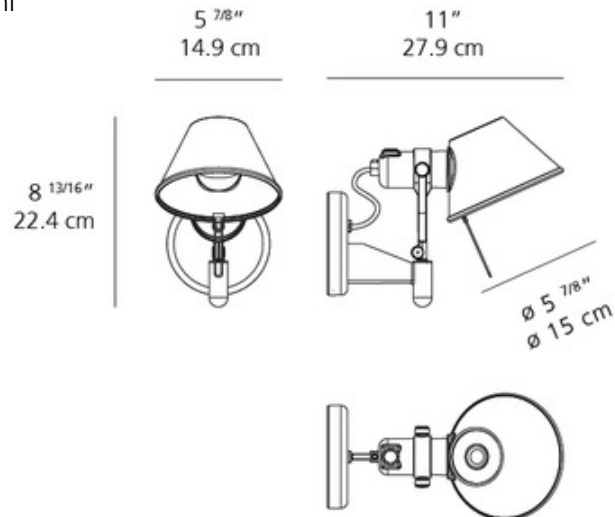

Tolomeo Classic Wall Spot with Switch

Designer: Michele De Lucchi & Giancarlo Fassina

Description:

Tolomeo Classic Wall Spot with Switch features a highly polished die-cast aluminum finish canopy with a fully adjustable, rotatable, and tiltable diffuser in natural anodized aluminum. Mounting plate conceals hardware and mounts to standard electrical box centered on canopy of fixture. On/off switch incorporated on head. Two lamping options available. INC: One 75 watt max 120 volt medium base bulb is required, but not included. LED: Integrated 9 watt 120 volt LED light source with touch dimmer on head. 5.9 inch diameter shade. 8.8 inch height x 11 inch depth. UL listed.

Shown in: Aluminum

List Price: \$218.75
Our Price: \$175.00

Shade Color: N/A
Body Finish: Aluminum
Lamp: 1 x A19/Medium (E26)/53W/120V Incandescent
Wattage: 53W
Dimmer: Incandescent
Dimensions: 8.8"H x 5.9"W x 11"D