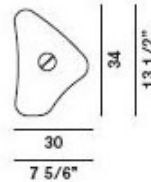

Product Number: FOS27358			
Company:		Fixture Type:	Date: Apr 21, 2018
Project:		Approved By:	

#0607WS-BIT4-00811-XXGR

Fax: (773) 883-6131

Phone: 866-954-4489

Address: 1718 W. Fullerton Ave. Chicago IL 60614

www.Lightology.com