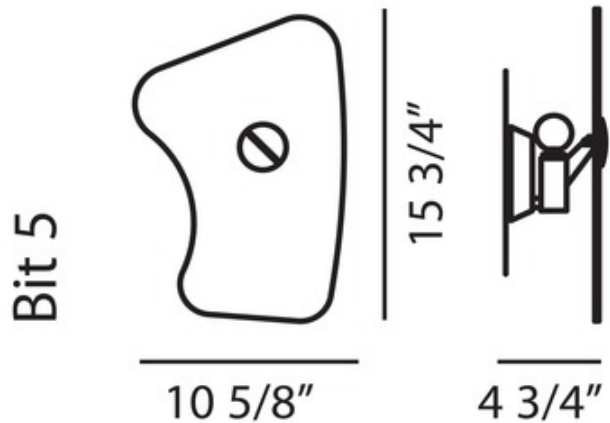

BIT 5 Wall Sconce

Designer: Ferruccio Laviani

Description:

Bit 5 wall sconce is an odd rectangular shaped silkscreen-printed satin glass diffuser in white or orange. Satin finish. Available in 5 different shapes and sizes, all complementing each other. One 60 watt, 120 volt, G16.5 candelabra base incandescent lamp not included. General light distribution. UL listed. 10.63W x 15.75H x 4.75 inch depth.

Shown in: Satin / Orange

List Price: \$531.25
Our Price: \$425.00

Shade Color: Orange
Body Finish: Satin
Lamp: 1 x G16.5/Candelabra (E12)/60W/120V Incandescent
Wattage: 60W
Dimmer: Incandescent
Dimensions: 15.75"H x 10.63"W x 4.75"D