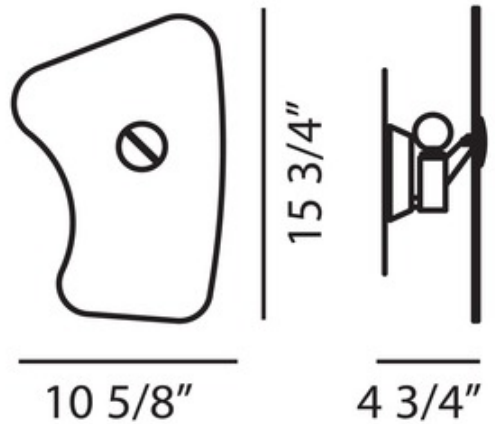

COMPANY

PROJECT

FIXTURE TYPE

APPROVED BY

DATE