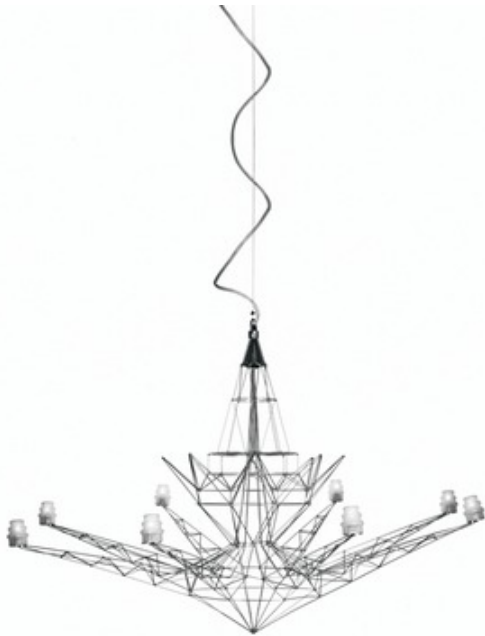

Lightweight Chandelier

Designer: Tom Dixon

Description:

Lightweight Chandelier is a comprising geometric frame in grey anodized metal and white blown glass elements. Eight 20 watt max 12 volt JC G4 base halogen bulbs are required, but not included. Canopy: 5.88 inch diameter. 45.65 inch width x 28.75 inch height x 200 inch maximum length.

Shown in: Grey / White

List Price: \$8792.50
Our Price: \$7034.00

Shade Color: White
Body Finish: Grey
Lamp: 8 x JC/G4 (bipin)/20W/12V Halogen
Wattage: 160W
Dimmer: Incandescent
Dimensions: 28.75"H x 45.65"W