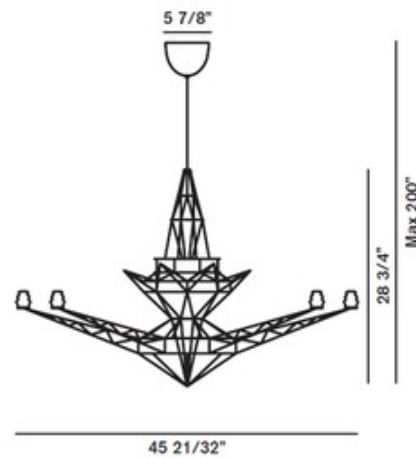

Lightweight Chandelier

Designer: Tom Dixon

Description:

Lightweight Chandelier is a comprising geometric frame in grey anodized metal and white blown glass elements. Eight 20 watt max 12 volt JC G4 base halogen bulbs are required, but not included. Canopy: 5.88 inch diameter. 45.65 inch width x 28.75 inch height x 200 inch maximum length.

Shown in: Grey / White

List Price: \$8792.50
Our Price: \$7034.00

Shade Color: White
Body Finish: Grey
Lamp: 8 x JC/G4 (bipin)/20W/12V Halogen
Wattage: 160W
Dimmer: Incandescent
Dimensions: 28.75"H x 45.65"W