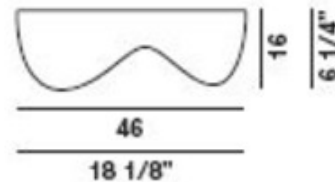

DESIGNER

Karim Rashid

BRAND

Foscarini

DESCRIPTION

The Blob S wall/ceiling fixture in white molded polypropylene is a unique shaped fixture perfect for any decor. Available in a table lamp. One 24 watt 120 volt T5 2G11 fluorescent lamp required. General light distribution. Fixture is 18.13W x 6.25H.

SHADE COLOR	White
BODY FINISH	N/A
WATTAGE	24W
DIMMER	Not Dimmable
DIMENSIONS	18.13"W x 6.25"H
BULB NOT INCLUDED	
LAMP	1 x T5/2G11/24W/120V Compact Fluorescent

SPEC #

FOS27418

COMPANY

PROJECT

FIXTURE TYPE

APPROVED BY