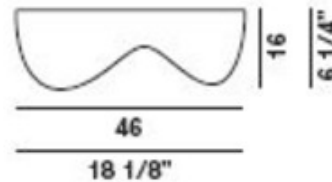

Product Number: FOS27418			
Company:		Fixture Type:	Date: Apr 24, 2018
Project:		Approved By:	

#0607CF-BLOBS-019F1-WHOO

Fax: (773) 883-6131

Phone: 866-954-4489

Address: 1718 W. Fullerton Ave. Chicago IL 60614

www.Lightology.com