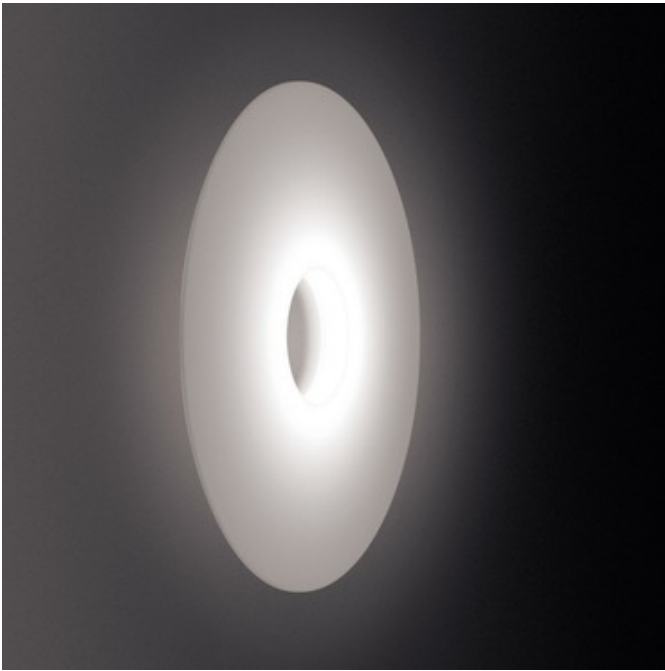

# Ellepi Wall/Ceiling Light

**Description:**

The Ellepi Wall/Ceiling Light features a slim, white diffuser which evokes a 33 RPM vinyl record. One 40 watt 120 volt T5Circline 2GX13 fluorescent bulb is required, but not included. 29.13 inch diameter x 2.5 inch depth. UL listed. Made in Italy.

Shown in: White

**List Price:** \$1176.25  
**Our Price:** \$941.00

**Shade Color:** White  
**Body Finish:** N/A  
**Lamp:** 1 x T5/2GX13/40W/120V Compact Fluorescent  
**Wattage:** 40W  
**Dimmer:** Not Dimmable  
**Dimensions:** 29.125"H x 29.125"W x 2.5"D