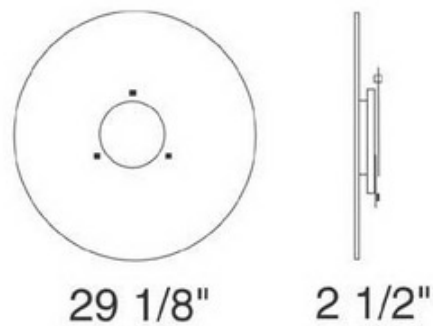

# Ellepi Wall/Ceiling Light

**Description:**

The Ellepi Wall/Ceiling Light features a slim, white diffuser which evokes a 33 RPM vinyl record. One 40 watt 120 volt T5Circline 2GX13 fluorescent bulb is required, but not included. 29.13 inch diameter x 2.5 inch depth. UL listed. Made in Italy.

Shown in: White

**List Price:** \$1176.25  
**Our Price:** \$941.00

**Shade Color:** White  
**Body Finish:** N/A  
**Lamp:** 1 x T5/2GX13/40W/120V Compact Fluorescent  
**Wattage:** 40W  
**Dimmer:** Not Dimmable  
**Dimensions:** 29.125"H x 29.125"W x 2.5"D