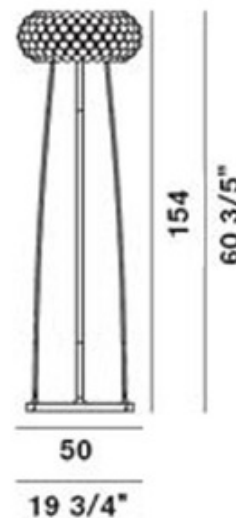

Caboche Media Floor Lamp

Designer: Patricia Urquiola & E. Gerotto

Description:

Caboche Media floor features transparent or yellow gold blown glass spheres with a white lacquered metal finish. Available in a suspension, table, floor, wall sconce and ceiling flush mount version. Available in a 20 and 30 inch wide version. One 150 watt, 120 volt, T3 long RSC base halogen lamp not included. General light distribution. 19.75 inch diameter x 60.60 inch height.

Shown in: White Lacquered Metal / Transparent

List Price: \$2958.75
Our Price: \$2367.00

Shade Color: Transparent
Body Finish: White Lacquered Metal
Lamp: 1 x T3LONG/R7s (RSC)/150W/120V Halogen
Wattage: 150W
Dimmer: Included
Dimensions: 19.75"L x 60.6"H x 19.75"W

Product Number: FOS27422			
Company:		Fixture Type:	Date: Mar 24, 2018
Project:		Approved By:	

#0607FL-CABOCHE-051H1-OOTS

Fax: (773) 883-6131

Phone: 866-954-4489

Address: 1718 W. Fullerton Ave. Chicago IL 60614