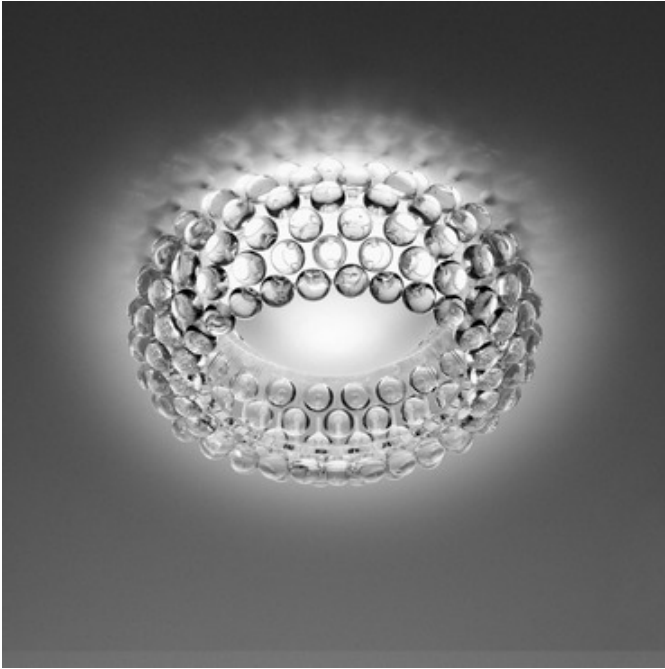

Caboche Ceiling Light Fixture

Designer: Patricia Urquiola & E. Gerotto

Description:

The Caboche Ceiling Flush Mount features transparent or yellow gold bubbled glass. One 100 watt max 120 volt T3 long RSC base halogen bulb is required, but not included. General light distribution. UL listed. Made in Italy. 19.75 inch diameter x 7.5 inch height.

Shown in: Transparent

List Price: \$2138.75
Our Price: \$1711.00

Shade Color: Transparent
Body Finish: N/A
Lamp: 1 x T3LONG/R7s (RSC)/100W/120V Halogen
Wattage: 100W
Dimmer: Incandescent
Dimensions: 19.75"L x 7.5"H x 19.75"W