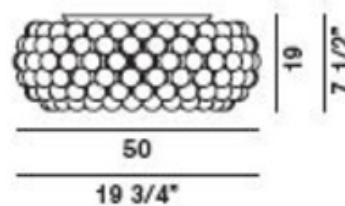

Caboche Ceiling Light Fixture

Designer: Patricia Urquiola & E. Gerotto

Description:

The Caboche Ceiling Flush Mount features transparent or yellow gold bubbled glass. One 100 watt max 120 volt T3 long RSC base halogen bulb is required, but not included. General light distribution. UL listed. Made in Italy. 19.75 inch diameter x 7.5 inch height.

Shown in: Transparent

List Price: \$2138.75
Our Price: \$1711.00

Shade Color: Transparent
Body Finish: N/A
Lamp: 1 x T3LONG/R7s (RSC)/100W/120V Halogen
Wattage: 100W
Dimmer: Incandescent
Dimensions: 19.75"L x 7.5"H x 19.75"W