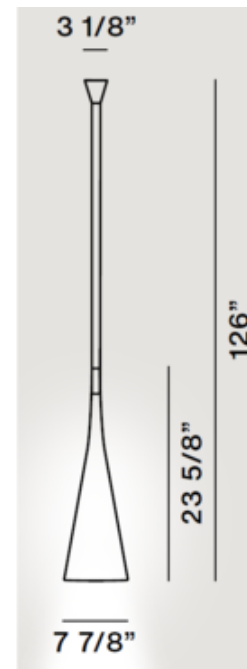

BRAND

Foscarini

DESCRIPTION

Uto Pendant is a multi-purpose lamp which can fill a variety of roles thanks to its long, flexible tube. While it can be suspended from the ceiling like a normal pendant, the tube can be arranged along the wall or ceiling or rested on a surface to create creative installations. On/off switch located above lamp head within the tube. IP44-rated. Note: The Uto Pendant's 3.125 inch canopy is too small to cover a standard 4 inch junction box.

Shown in: Orange

SHADE COLOR	Orange
BODY FINISH	N/A
WATTAGE	5W
DIMMER	Standard 120V
DIMENSIONS	126"L x 7.88"W
BULB NOT INCLUDED	
LAMP	1 x G25/Medium (E26)/5W/120V LED 1 x G25/Medium (E26)/120V LED 1 x G25/Medium (E26)/60W/120V Incandescent

SPEC # FOS27429

COMPANY	PROJECT	FIXTURE TYPE	APPROVED BY	DATE