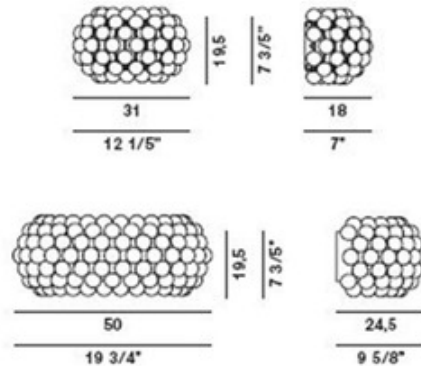

Product Number: FOS27434			
Company:		Fixture Type:	Date: Mar 20, 2018
Project:		Approved By:	

#0607WS-CABOCHW-020H1-TWAL

Fax: (773) 883-6131

Phone: 866-954-4489

Address: 1718 W. Fullerton Ave. Chicago IL 60614

www.Lightology.com