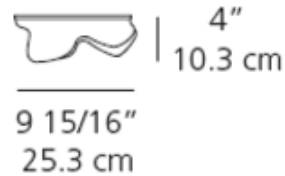

Logico Mini Single Wall Sconce

Designer: M. De Lucchi & Reichert

Description:

Logico Mini Single wall sconce features hand blown glass with satined crystal finish which produces a diffused light. Concealed wall plate support in silver grey lacquered steel mounting to standard electrical junction boxes and with provisions for additional wall fastening for the triple configurations. One 75 watt 120 volt A19 medium base incandescent or two 13 watt G24q-1 compact fluorescent lamp not included. 9 15/16 inches wide x 8.75 inches high x 4 inches deep. Diffused light distribution. UL listed. Made in Italy. ADA compliant.

Shown in: Grey / White

List Price: \$412.50
Our Price: \$280.50

Shade Color: White
Body Finish: Grey
Lamp: 1 x A19/Medium (E26)/75W/120V Incandescent
 1 x A19/Medium (E26)/120V LED
Wattage: 75W
Dimmer: Incandescent
Dimensions: 8.75"H x 9.9"W x 4"D