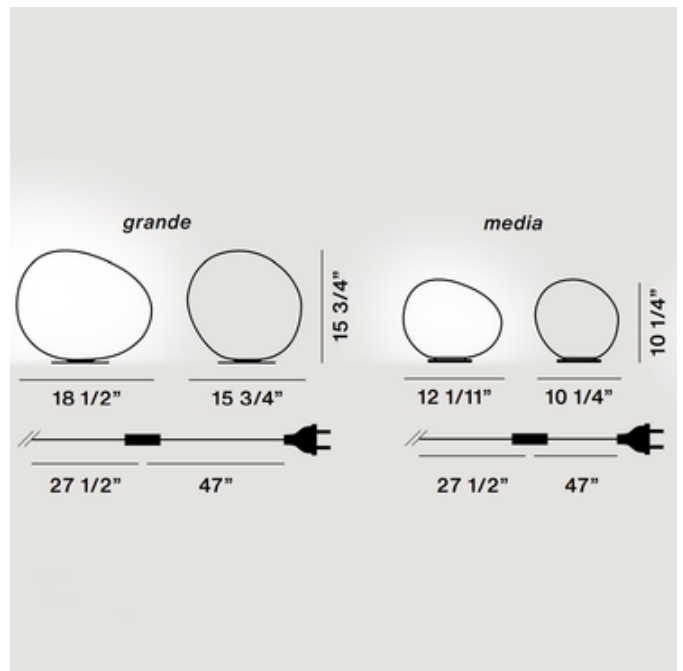

DESIGNER Roberto & Ludovica Palomba
BRAND Foscarini

DESCRIPTION

The Gregg Glass Table Lamp brings a decorative, organic look to your interior space. Reminiscent of pebbles smoothed by water which light up with sunlight. White blown acid etched glass is complemented by a White finish. Available with an on/off switch, or a dimming switch, both located on the cord.

Shown in: White / White

| | |
|--------------------------|--|
| SHADE COLOR | White |
| BODY FINISH | White |
| WATTAGE | 150W |
| DIMMER | Included |
| DIMENSIONS | 18.5"W x 15.75"H x 15.75"D |
| BULB NOT INCLUDED | |
| LAMP | 1 x A21/Medium (E26)/150W/120V Incandescent 1 x A21/Medium (E26)/120V LED |
| SPEC # | FOS27471 |