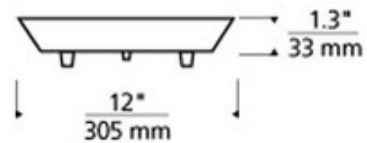

Line Voltage Cluster Round Canopy

Description:

Line voltage round cluster canopy features a satin nickel, antique bronze, white and black finish. Used to suspend a combination of pendants from a single mounting location. Available in a 3 and 5 port version. For use with incandescent pendants only. 3 port is 12 inches in diameter x 1.3 inches high. 5 port is 16 inches in diameter x 1.3 inches high. ETL listed.

Shown in: Satin Nickel

List Price: \$150.00
Our Price: \$108.00

Shade Color: N/A
Body Finish: Satin Nickel
Lamp: N/A
Wattage: N/A
Dimmer: N/A
Dimensions: 1.3"H x 12"W

Product Number: TLG27530			
Company:		Fixture Type:	Date: Mar 19, 2018
Project:		Approved By:	