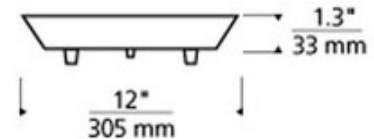

**BRAND**

Visual Comfort Modern

**DESCRIPTION**

Line voltage round cluster canopy features a satin nickel, antique bronze, or black finish. Used to suspend a combination of pendants from a single mounting location. For use with incandescent pendants only.

SHADE COLOR	N/A
BODY FINISH	Satin Nickel
WATTAGE	N/A
DIMMER	N/A
DIMENSIONS	12"W x 1.3"H
LAMP	N/A

SPEC # TLG27530

COMPANY	PROJECT	FIXTURE TYPE	APPROVED BY	DATE