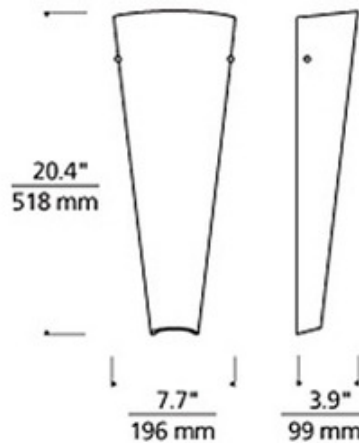

Larkspur Wall Sconce

Description:

Larkspur Wall Sconce features a slumped glass shade embedded with a soft textured pattern and highlighted with metal detail. Glass Shade available in Beach Amber or Surf White. Finish available in Antique Bronze or Satin Nickel. Provides ambient up and down light. Available with incandescent or compact fluorescent lamp option. Incandescent includes one 75 watt, 120 volt medium base T8 incandescent lamp. Compact fluorescent includes one 36 watt, 120 volt 2G11 base twin tube compact fluorescent lamp with non-dimmable electronic ballast. ETL listed. ADA compliant. 7.7 inch width x 20.4 inch height x 3.9 inch depth.

Shown in: Satin Nickel / Beach Amber

List Price: \$425.00
 Our Price: \$306.00

Shade Color: Beach Amber
 Body Finish: Satin Nickel
 Lamp: 1 x T10/Medium (E26)/75W/120V Incandescent
 Wattage: 75W
 Dimmer: Incandescent
 Dimensions: 20.4"H x 7.7"W x 3.9"D