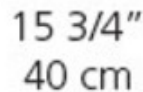

Product Number: ART2763			
Company:		Fixture Type:	Date: Mar 23, 2018
Project:		Approved By:	

#0112CF-LOGISGL-01611-WHGY

Fax: (773) 883-6131

Phone: 866-954-4489

Address: 1718 W. Fullerton Ave. Chicago IL 60614

www.Lightology.com