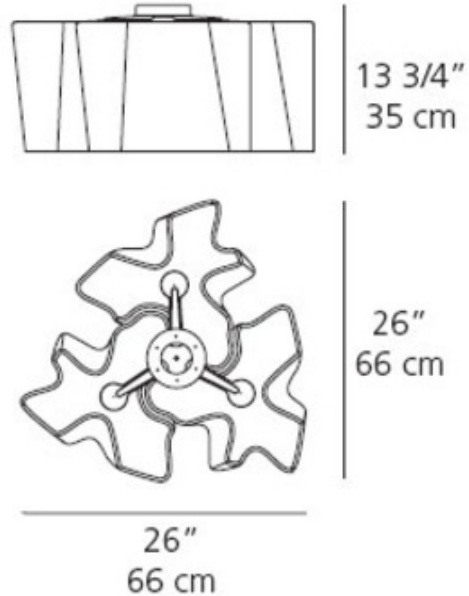

Logico Triple Nested Ceiling Mount

Designer: M. De Lucchi & Reichert

Description:

Logico Triple Nested ceiling mount features hand blown glass with satined crystal finish. Diffuser supporting frame in die-cast aluminum, pale grey finish. Three 150 watt 120 volt A21 medium base incandescent or three 26 watt GX24q-3 compact fluorescent lamps not included. 17.75 inches wide x 17.75 inches deep x 9 inches high. 78.75 inch maximum overall height. Diffused light distribution. UL listed. Made in Italy.

Shown in: Grey / White

List Price: \$3306.25
Our Price: \$2645.00

Shade Color: White
Body Finish: Grey
Lamp: 3 x A21/Medium (E26)/150W/120V Incandescent
 3 x A21/Medium (E26)/120V LED
Wattage: 450W
Dimmer: Incandescent
Dimensions: 13.75"H x 26"W x 26"D