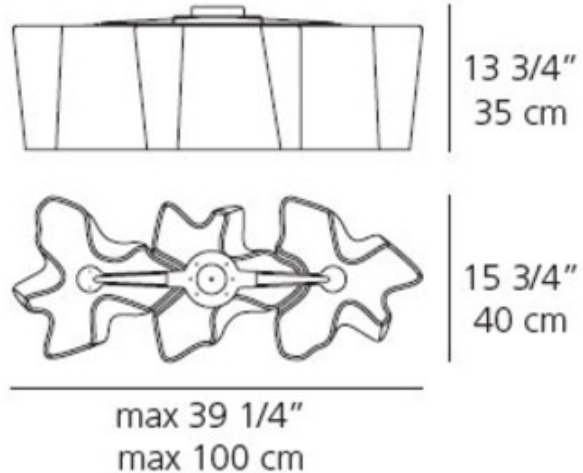

# Logico Triple Linear Ceiling

**Designer:** M. De Lucchi & Reichert

**Description:**

Logico Triple Linear Ceiling features hand blown glass with satined crystal finish. Diffuser supporting frame in die-cast aluminum, pale grey finish. Three 150 watt A21 incandescent or three 26 watt GX24q-3 compact fluorescent lamps not included. 39.25 inches wide x 15.75 inches deep x 13.75 inches high. Diffused light distribution. UL listed. Made in Italy.

Shown in: Grey / White

**List Price:** \$3325.00  
**Our Price:** \$2261.00

**Shade Color:** White  
**Body Finish:** Grey  
**Lamp:** 3 x A21/Medium (E26)/150W/120V Incandescent  
 3 x A21/Medium (E26)/120V LED  
**Wattage:** 450W  
**Dimmer:** Incandescent  
**Dimensions:** 13.75"H x 39.25"W x 15.75"D