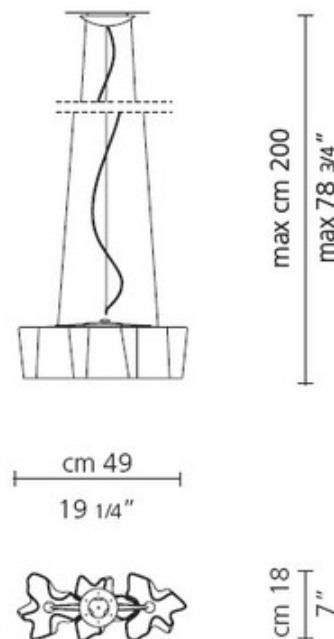

DESIGNER

M. De Lucchi & Reichert

BRAND

Artemide

DESCRIPTION

The Logico Micro Triple Linear suspension features hand blown glass with satined crystal finish which produces a diffused light. Diffusers supporting frame in die-cast aluminum, pale grey finish. Supporting cables in stainless steel. Diffused light distribution. Canopy: 7 inch diameter. UL listed. Made in Italy.

Shown in: Gray / White

SHADE COLOR	White
BODY FINISH	Gray
WATTAGE	180W
DIMMER	Standard 120V
DIMENSIONS	19.25"L x 7"W x 7.5"H
BULB NOT INCLUDED	
LAMP	3 x G16.5/Candelabra (E12)/60W/120V Incandescent

Technical Information

PRODUCT DIMENSIONS Max Overall Height: 78.75 in

SPEC #

ART2805

COMPANY

PROJECT

FIXTURE TYPE

APPROVED BY

DATE
