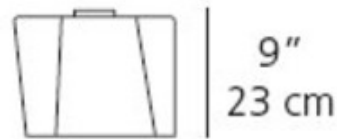

Logico Mini Single Ceiling Mount

Designer: M. De Lucchi & Reichert

Description:

Logico Mini Single ceiling mount features hand blown glass with satined crystal finish. Diffuser supporting frame in die-cast aluminum, pale grey finish. One 75 watt 120 volt T8 medium base halogen or one 18 watt GX24q-2 compact fluorescent lamp not included. 11 inches wide x 11 inches deep x 9 inches high. Diffused light distribution. UL listed. Made in Italy.

Shown in: Grey / White

List Price: \$625.00
Our Price: \$500.00

Shade Color: White
Body Finish: Grey
Lamp: 1 x T8/Medium (E26)/75W/120V Halogen
Wattage: 75W
Dimmer: Incandescent
Dimensions: 9"H x 11"W x 11"D