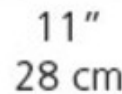

Logico Mini Single Ceiling Mount

Designer: M. De Lucchi & Reichert

Description:

Logico Mini Single ceiling mount features hand blown glass with satined crystal finish. Diffuser supporting frame in die-cast aluminum, pale grey finish. One 75 watt 120 volt T8 medium base halogen or one 18 watt GX24q-2 compact fluorescent lamp not included. 11 inches wide x 11 inches deep x 9 inches high. Diffused light distribution. UL listed. Made in Italy.

Shown in: Grey / White

List Price: \$625.00
Our Price: \$500.00

Shade Color: White
Body Finish: Grey
Lamp: 1 x T8/Medium (E26)/75W/120V Halogen
Wattage: 75W
Dimmer: Incandescent
Dimensions: 9"H x 11"W x 11"D