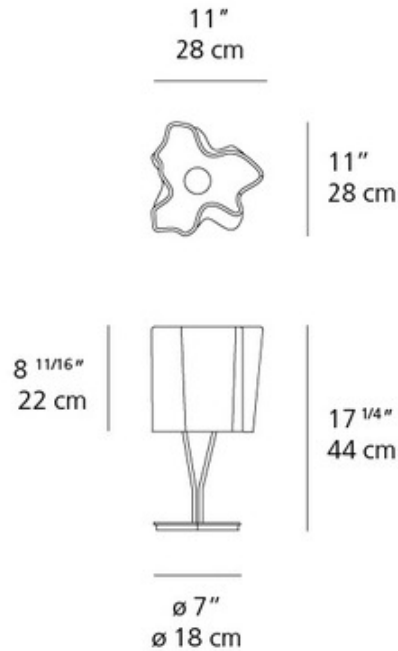

# Logico Mini Table Lamp

**Designer:** M. De Lucchi & Reichert

**Description:**

The Logico Mini Table Lamp features a hand-blown glass shade with a satin crystal finish and a Grey die-cast aluminum stem and base. Three 60 watt max 120 volt G16.5 candelabra base bulbs are required, but not included. On/Off switch and touch dimmer on cord. 11 inch width x 17.25 inch height x 7 inch base width. UL listed. Made in Italy.

Shown in: Grey / White

**List Price:** \$1137.50  
**Our Price:** \$773.50

**Shade Color:** White  
**Body Finish:** Grey  
**Lamp:** 3 x G16.5/Candelabra (E12)/40W/120V Incandescent  
**Wattage:** 120W  
**Dimmer:** Included  
**Dimensions:** 17.25"H x 11"W