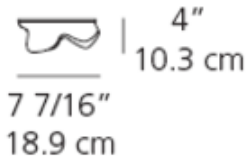

# Logico Micro Single Wall Sconce

**Designer:** M. De Lucchi & Reichert

**Description:**

Logico wall series feature hand blown glass with satin crystal finish. Concealed wall plate support in silver grey lacquered steel mounting to standard electrical junction boxes and with provisions for additional wall fastening for the triple configurations. One 60 watt 120 volt G16.5 candelabra base incandescent bulb is required, but not included. 7.43 inches wide x 7.43 inches high x 4 inches deep. ADA Compliant. UL listed. Made in Italy.

Shown in: Grey / White

**List Price:** \$412.50  
**Our Price:** \$280.50

**Shade Color:** White  
**Body Finish:** Grey  
**Lamp:** 1 x G16.5/Candelabra (E12)/60W/120V Incandescent  
**Wattage:** 60W  
**Dimmer:** Incandescent  
**Dimensions:** 7.4"H x 7.4"W x 4"D