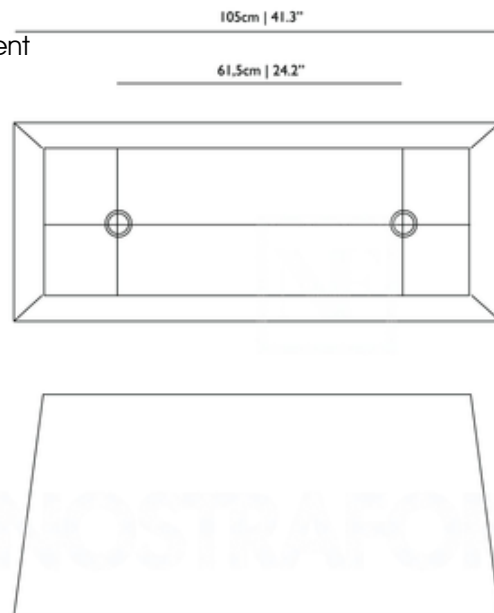

# Long Light Suspension

**Designer:** Marcel Wanders

**Description:**

Long Light Suspension features white pvc/viscose laminate shade on a metal frame. Available in white or black with two chrome canopies. Optional ceiling cap sold separately in white under product number MOLLPLKAW-W. Two 60 watt 120 volt A19 type medium base incandescent bulbs are required, but not included. Includes 156 inch black field adjustable suspension cable. General light distribution. UL listed. 41.3 inch length x 18.5 inch height.

Shown in: Chrome / White

**List Price:** \$1181.43  
**Our Price:** \$827.00

**Shade Color:** White  
**Body Finish:** Chrome  
**Lamp:** 2 x A19/Medium (E26)/60W/120V Incandescent  
 2 x A19/Medium (E26)/120V LED  
**Wattage:** 120W  
**Dimmer:** Incandescent  
**Dimensions:** 18.5"H x 41.3"W