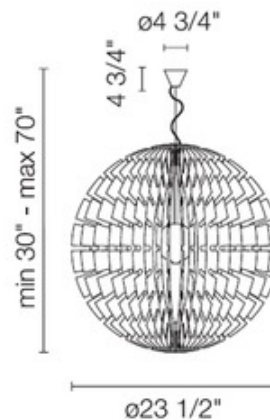

Helios 60 Suspension

Description:

Helios suspension is constructed of die-cut wood panels and matte grey aluminum finish. Panels available in wood or aluminum finish. . Seven 60 watt, 120 volt, G16.5 candelabra base incandescent lamps required. General light distribution. UL listed. Made in Switzerland. Designed by Manel Ybarguengoitia. 23.5 inch diameter x 78.75 inch maximum overall height.

Shown in: Grey / Light Wood

List Price: \$4846.25
Our Price: \$3877.00

Shade Color: Light Wood
Body Finish: Grey
Lamp: 7 x G16.5/Candelabra (E12)/60W/120V Incandescent
Wattage: 420W
Dimmer: Incandescent
Dimensions: 23.5"H x 23.5"W