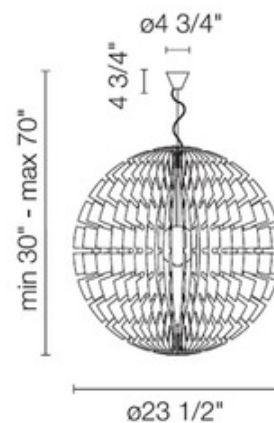

BRAND

B.Lux

DESCRIPTION

Helios suspension is constructed of die-cut wood panels and matte grey aluminum finish. Panels available in wood or aluminum finish. . Seven 60 watt, 120 volt, G16.5 candelabra base incandescent lamps required. General light distribution. UL listed. Made in Switzerland. Designed by Manel Ybarguengoitia. 23.5 inch diameter x 78.75 inch maximum overall height.

SHADE COLOR	Light Wood
BODY FINISH	Gray
WATTAGE	420W
DIMMER	Standard 120V
DIMENSIONS	23.5"W x 23.5"H
BULB NOT INCLUDED	
LAMP	7 x G16.5/Candelabra (E12)/60W/120V Incandescent

SPEC # BLX287

COMPANY	PROJECT	FIXTURE TYPE	APPROVED BY	DATE