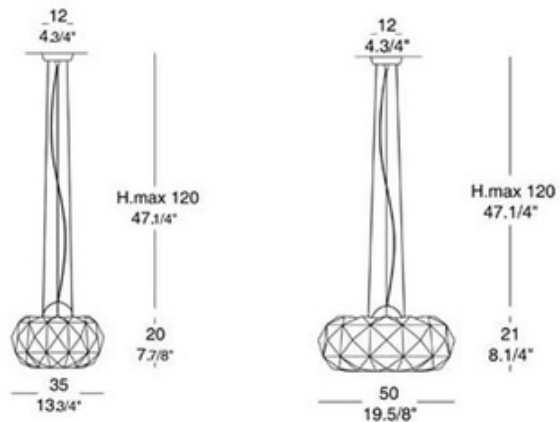

Deluxe S Suspension

Designer: Archirivolto

Description:

Deluxe S suspension features a satom finish, layered blown glass diffuser and a polished chrome finish. Glass available in black and white. Available in a suspension and wall sconce version. Fixture available in a small and large size option. One 200 or 300 watt, 120 volt, T3 R7s base halogen lamp not included. General light distribution. c/UL listed. Made in Italy. Overall height is 47.25 inches. Small: 13.75 inch diameter x 7.88 inch height. Large: 19.63 inch diameter x 8.25 inch height.

Shown in: Polished Chrome / Black

List Price: \$1637.50
Our Price: \$1310.00

Shade Color: Black
Body Finish: Polished Chrome
Lamp: 1 x T3SHORT/R7s (RSC)/200W/120V Halogen
Wattage: 200W
Dimmer: Incandescent
Dimensions: 47.25"L x 7.88"H x 13.75"W