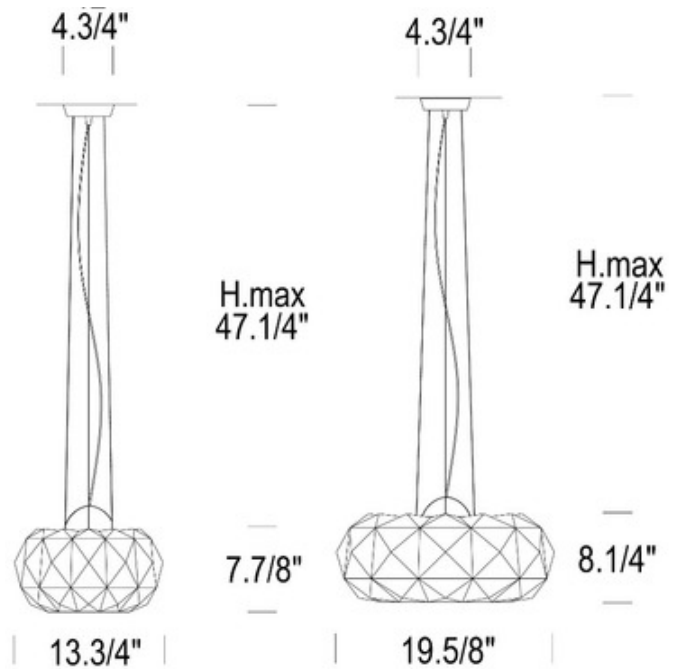

SHADE COLOR	Matte Black
BODY FINISH	Chrome
WATTAGE	200W
DIMMER	Standard 120V
DIMENSIONS	47.25"L x 13.75"W x 7.88"H
BULB NOT INCLUDED	
LAMP	1 x T3SHORT/R7s (RSC)/200W/120V Halogen

SPEC #

LEU288

COMPANY

PROJECT

FIXTURE TYPE

APPROVED BY

DATE