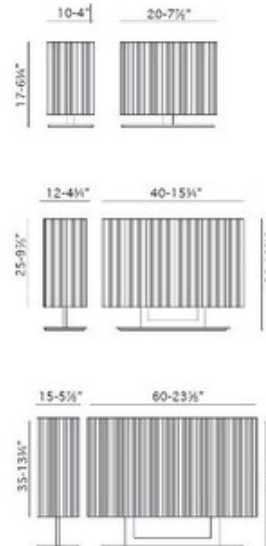

Clavius Table Lamp

Designer: Manuel Vivian

Description:

Clavius table lamp features a handmade silk thread lampshade and a chrome finish. Shade available in a white, or tobacco color. 60/100 watt, 120 volt, B10 candelabra base bulbs are required, but not included. General light distribution. ETL listed. Made in Italy. X-small: 7.9 inch width x 6.75 inch height x 4 inch depth. Small: 15.75 inch width x 12.6 inch height x 4.75 inch depth. Large: 23.6 inch width x 18.1 inch height x 5.9 inch depth. ETL listed.

Shown in: Chrome / Tobacco

List Price: \$1864.29
Our Price: \$1305.00

Shade Color: Tobacco
Body Finish: Chrome
Lamp: 2 x B10/Candelabra (E12)/60W/120V Incandescent
 2 x B10/Candelabra (E12)/120V LED
Wattage: 120W
Dimmer: Incandescent
Dimensions: 12.6"H x 15.75"W x 4.75"D