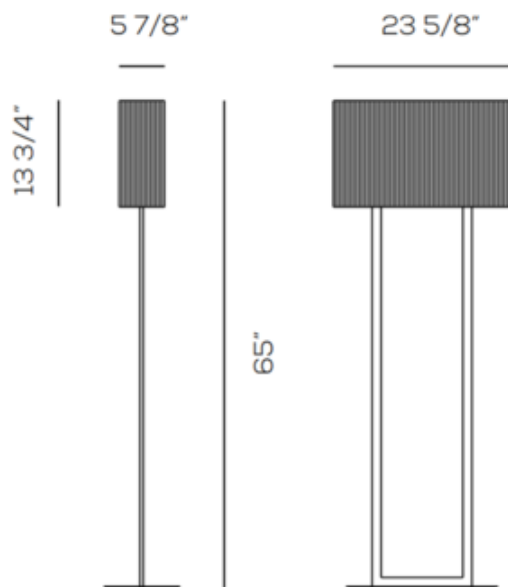

**BRAND**

Axolight

**DESCRIPTION**

The Clavius Floor Lamp features a metal frame and a hand-made silken thread lampshade. On/off foot switch on cord.

Shown in: Chrome / White

<b>SHADE COLOR</b>	White
<b>BODY FINISH</b>	Chrome
<b>WATTAGE</b>	20W
<b>DIMMER</b>	N/A
<b>DIMENSIONS</b>	23.63"W x 65"H x 5.88"D
<b>BULB NOT INCLUDED</b>	
<b>LAMP</b>	2 x A19/Medium (E26)/10W/120V LED

**SPEC #**

AXO3188

COMPANY

PROJECT

FIXTURE TYPE

APPROVED BY

DATE