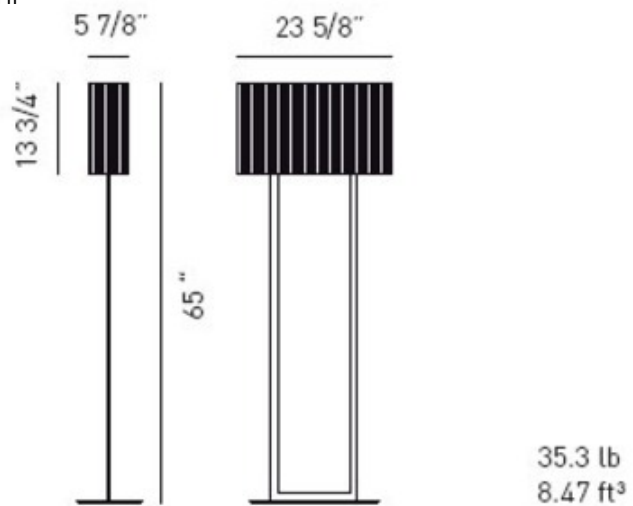

Clavius Floor Lamp

Designer: Manuel Vivian

Description:

Clavius Rectangular floor lamp features a handmade silk thread shade and a chrome finish. Shade available in white, tobacco and black color. Available in a rectangular or square shape option as well as a wall sconce, ceiling flush mount, suspension, table and floor lamp version. Two 100 watt, 120 volt, A19 medium base incandescent lamps included. General light distribution. ETL listed. Made in Italy. Shade is 23.63W x 13.75H x 5.88L, total height of floor lamp is 65 inches.

Shown in: Chrome / White

List Price: \$4937.14
Our Price: \$3456.00

Shade Color: White
Body Finish: Chrome
Lamp: 2 x A19/Medium (E26)/72W/120V Incandescent
Wattage: 144W
Dimmer: Incandescent
Dimensions: 5.88"L x 65"H x 23.63"W