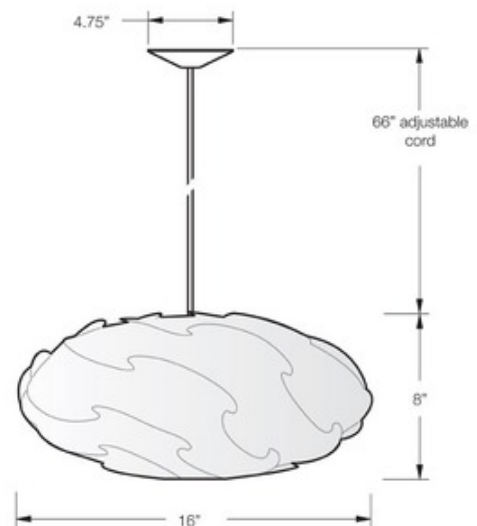

BRAND

D Form

DESCRIPTION

Meep suspension features a shade in aspen or birch and includes a white cord and canopy. This lamp is made of interlocking die-cut wood veneers that are hand-assembled to create a dynamic interplay of pattern and shadow. Custom options include a white poly shade, black cord with silver canopy or steel tube stem with canopy and a silver, light bronze or dark bronze finish. Fixture available with incandescent or compact fluorescent lamping option. One 60 watt, 120 volt, A19 medium base incandescent lamp not included. General light distribution. c/UL listed. Includes 66 inch adjustable cord. 16 inch diameter x 8 inch height.

SHADE COLOR	Aspen
BODY FINISH	White
WATTAGE	60W
DIMMER	Standard 120V
DIMENSIONS	16"W x 8"H
BULB NOT INCLUDED	
LAMP	1 x A19/Medium (E26)/60W/120V Incandescent 1 x A19/Medium (E26)/120V LED

Technical Information

PRODUCT DIMENSIONS	Cord: 66 Adjustable
---------------------------	---------------------

SPEC # DFR323

COMPANY	PROJECT	FIXTURE TYPE	APPROVED BY	DATE