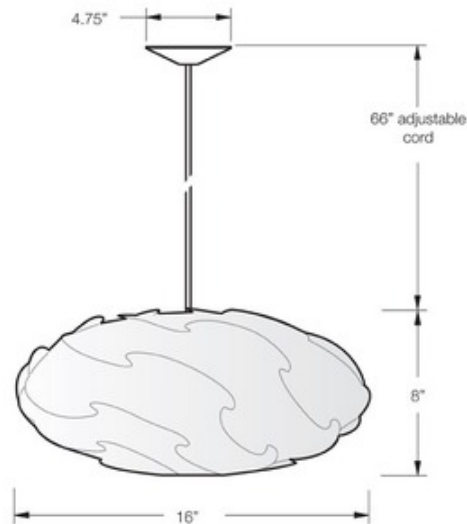

Product Number: DFR323			
Company:		Fixture Type:	Date: Mar 17, 2018
Project:		Approved By:	

#0421SU-MEEP-01711-WDSI

Fax: (773) 883-6131

Phone: 866-954-4489

Address: 1718 W. Fullerton Ave. Chicago IL 60614

www.lightology.com