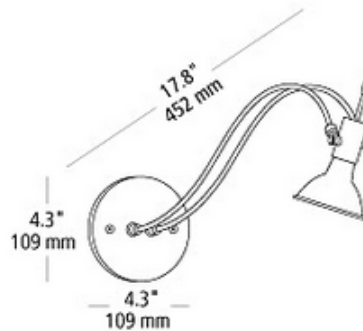

Mono-Arc Wall Light

Description:

The Mono-Arc Wall Lamp features a gently curved arm and is available in Satin Nickel or Bronze. One 35 or 50 watt max 12 volt GU5.3 base halogen bulb is required, but not included. 17.8 inch width x 4.3 inch height.

Shown in: Satin Nickel

List Price: \$206.00
Our Price: \$164.80

Shade Color: N/A
Body Finish: Satin Nickel
Lamp: 1 x MR16/GU5.3 (bipin)/50W/12V Halogen
 1 x MR16/GU5.3 (bipin)/12V LED
Wattage: 50W
Dimmer: Low Voltage Electronic
Dimensions: 4.3"H x 17.8"W